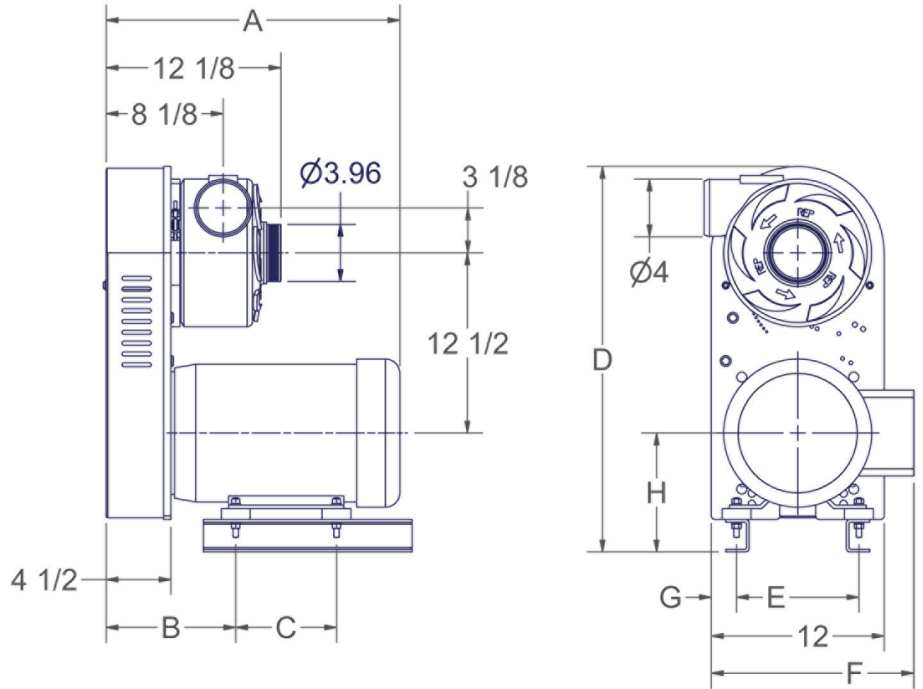

REPUBLIC
Blower Systems®

Republic Centrifugal Blower RB 1200HC

RB 1200HC Specifications

- ▲ 5-25 Horsepower – Up to 20,000 RPM
- ▲ Most Versatile, Providing Local Mounting
- ▲ Ceramic Hybrid Bearings
- ▲ Multi-lip Seals on Both Ends of the Shaft
- ▲ Easy to Remove Bearing/Impeller Housing for Quick Repair
- ▲ Hard Anodized (optional)
- ▲ Blower Outlet Discharge is Rotatable 360°
- ▲ Precision Balanced Shaft/Impeller Assemblies
- ▲ Zinc Plated Steel Motor Pulley
- ▲ Stainless Steel Blower Pulley
- ▲ Aluminum Blower Housing
- ▲ 6061 T6 Aluminum Impeller
- ▲ Bearing Housing is Steel Construction for Extra Rigidity
- ▲ 16 Groove Belt for Long Life
- ▲ Inlet and Outlet Flanges Available
- ▲ Enclosures for Noise Control (optional)
- ▲ Exhaust Silencer (optional)
- ▲ Operational with all Types of Motors– Washdown, Explosion Proof, High Efficiency and Hydraulic
- ▲ 100% Operational Performance and Vibration Tested
- ▲ One Year Warranty
- ▲ Water-cooled Blower Available
- ▲ 4" Standard Discharge, 3" Discharge Optional

HP	A	B	C	D	E	F	G	H
5 (184TC)	17 1/16	8 1/8	5 1/2	26	7 5/8	12 7/8	2 1/4	7 1/2
7 1/2 (213TC)	20	9	5 1/2	26 3/4	8 1/2	14 1/16	1 3/4	8 1/4
10 (215TC)	20 3/8	9	7	26 3/4	8 1/2	14 1/16	1 3/4	8 1/4
15 (254TC)	24 1/2	9 1/2	8 1/4	27 3/4	8 1/2	16 1/16	1	9 1/4
20 (256TC)	24 7/16	9 1/2	10	27 3/4	10	16 1/16	1	9 1/4
25 (284TC)	26 1/16	9 1/2	9 1/2	27	11	18 1/16	1/2	8 1/2