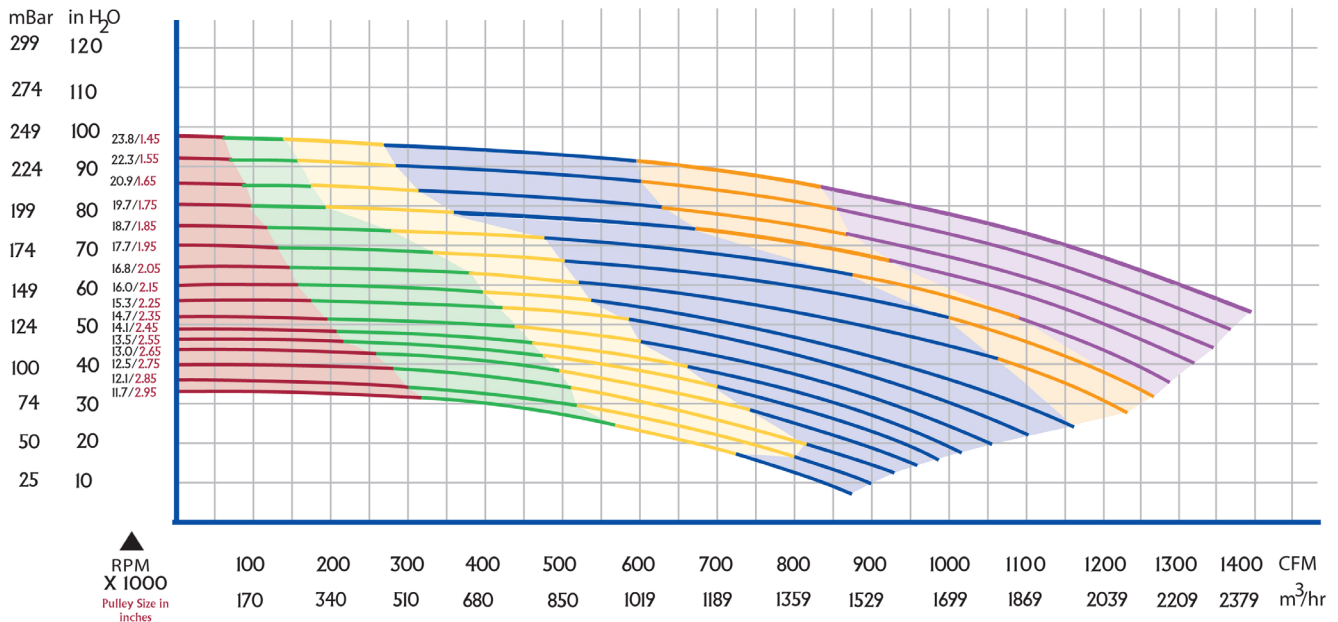

5131 Cash Road ▲ Dallas, TX 75247 ▲ P 214.631.8070 ▲ F 214.631.3673 ▲ 800.847.0380

www.republicsales.com

Republic Centrifugal Blower Performance Curves

REPUBLIC
Blower Systems®

Pressure vs. CFM

Vacuum vs. CFM

Standard cubic feet per minute, air at 14.7 psia, 68°F, 36% R.H.

1" H₂O = .074" Hg = .036 PSIG = .57 oz = 25.4 mm H₂O

- RB 1200HC-5 HP
- RB 1200HC-7.5 HP
- RB 1200HC-10 HP
- RB 1200HC-15 HP
- RB 1200HC-20 HP
- RB 1200HC-25 HP