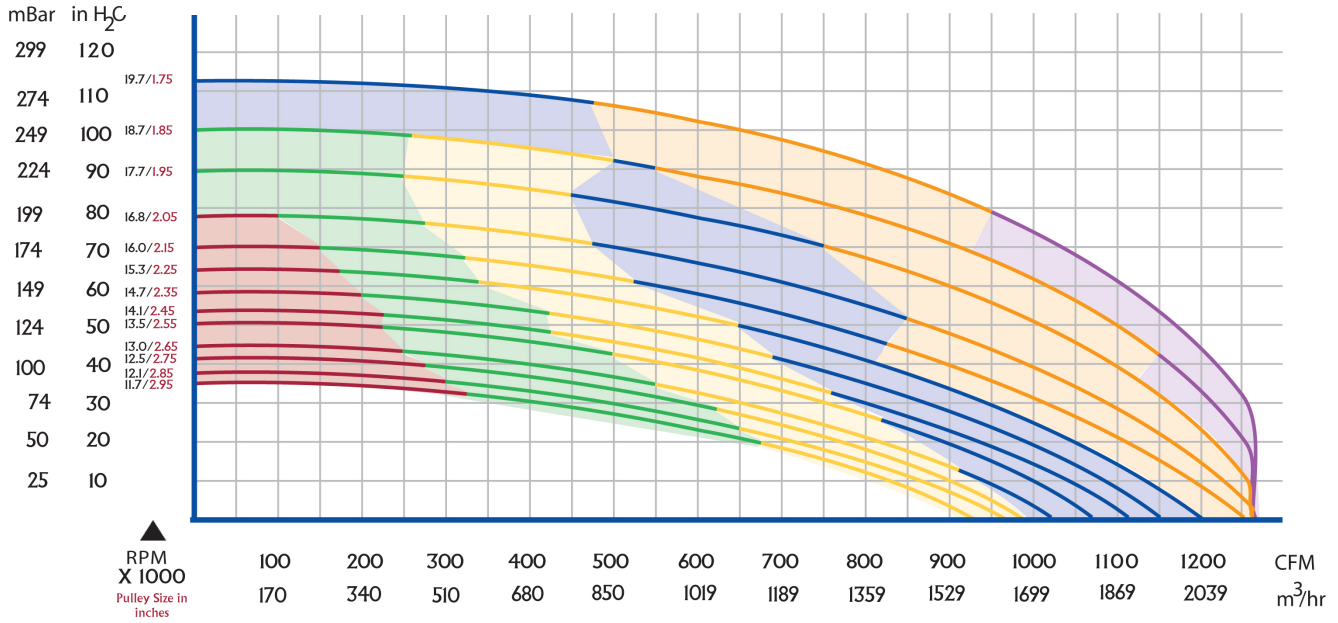

5131 Cash Road ▲ Dallas, TX 75247 ▲ P 214.631.8070 ▲ F 214.631.3673 ▲ 800.847.0380

www.republicsales.com

Republic Centrifugal Blower Performance Curves

REPUBLIC
Blower Systems®

Pressure vs. CFM

Vacuum vs. CFM

Standard cubic feet per minute, air at 14.7 psia, 68°F, 36% R.H.

1" H₂O = .074" Hg = .036 PSIG = .57 oz = 25.4 mm H₂O

- RB 1200HC-5 HP
- RB 1200HC-7.5 HP
- RB 1200HC-10 HP
- RB 1200HC-15 HP
- RB 1200HC-20 HP
- RB 1200HC-25 HP